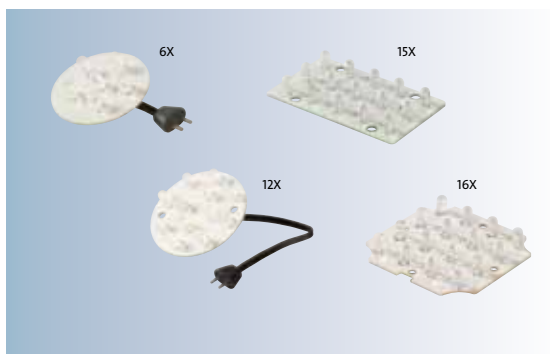

LED units

- 1170101 (LED unit 6x blue 12V 1W GU5,3)
- 1065101 (LED unit 6x white 12V 1W GU5,3)
- 1066101 (LED unit 6x warm white 12V 1W GU5,3)
- 1067101 (LED unit 12x white 12V 2W GU5,3)
- 1068101 (LED unit 12x warm white 12V 2W GU5,3)
- 1069101 (LED unit 16x warm white 12V 2W)
- 1070101 (LED unit 16x white 12V 2W)
- 1071101 (LED unit 15x warm white 12V 2W)
- 1072101 (LED unit 15x white 12V 2W)