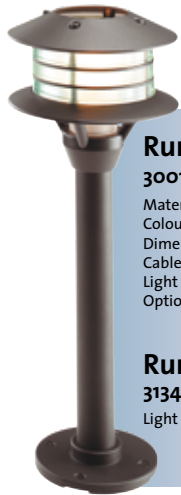

Rumex
3001061

3 4 5

Material: Aluminum with glass
Colour: Anthracite
Dimension: 380 x 140 mm (HxW)
Cable: 2 meter SPT-1W with plug
Light source: Halogen JC 12V 20W G4
Optional: 6071101 (LED)
6072101 (LED)

Rumex
3134171

Light source: Power LED warm white 12V 2W