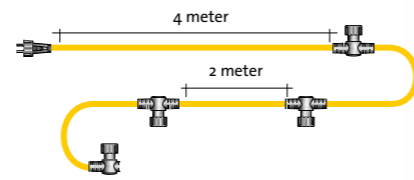

12V REMOTE + RECEIVER

6148011 - max 150W

3

CABLE CHOICE

15 meter SPT-3 main cable 6 connections max 150W

10 meter SPT-1W main cable 4 connections max 120W

cable divider with 3 connections max 150W

10 meter SPT-3 extension cable max 150W