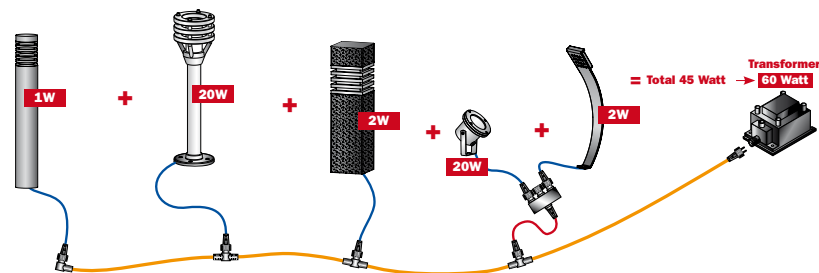

- 1  Choose your lighting within the Garden Lights product range
- 2  The total amount of watts of the chosen lighting determines the total amount of watts of the transformer (22, 60, 150 or 300 watt)
- 3  In case your system needs a 22 or 60 watt transformer it is recommended to start with a main cable 10 meter SPT-1W with 4 connectors, or with 6 meter SPT-1W extension cord or with a cable divider. In case your system requires a 150 or 300 watt transformer you are advised to start with a SPT-3W main cable, or with an extension cable 10 meter SPT-3 or a cable divider.

The location in the garden defines how many extension cables and cable connectors are needed.

Now you can start the installation. Cables do not have to be dug into the ground and can be extended or adapted at any time.

The product range contains a number of different transformers, main cables, extension cables and cable connectors.

PLUG AND PLAY

Means simple to install and easy to illuminate. The Garden Lights product range offers you a series of lighting products that can be easily and safely installed by everybody and without an electrician. Each lamp is supplied with 2 metres cable with a watertight screw connector, which fits the connectors to the low voltage main cable. (our wall lamps are supplied with 3 metres of cable). It won't get any easier! All cables and transformers are supplied with these easy to use, watertight screw connectors.

YOU ONLY NEED A SCREW DRIVER TO INSTALL THIS PLUG & PLAY SYSTEM.

This simple system can be installed in both existing and new gardens.

✓ SCREW CONNECTION

From low voltage main cable to transformer.

✓ LED

This type of light source is energy saving and is consequently good for the environment and saves money. Many LED light sources within this range can be replaced.