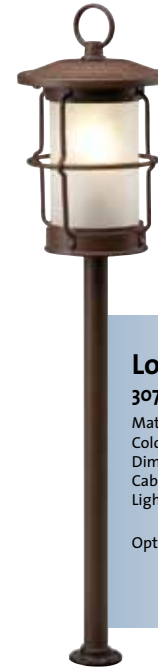

Locos
3072071

1 2 4 5

Material: Aluminum with glass
Colour: Rust brown
Dimension: 530 x 120 mm (HxW)
Cable: 2 meter SPT-1W with plug
Light source: LED cylinder 12x warm white 12V
1W GU5.3
Optional: 6071101 (LED)
6016101 (Halogen, max. 20W)