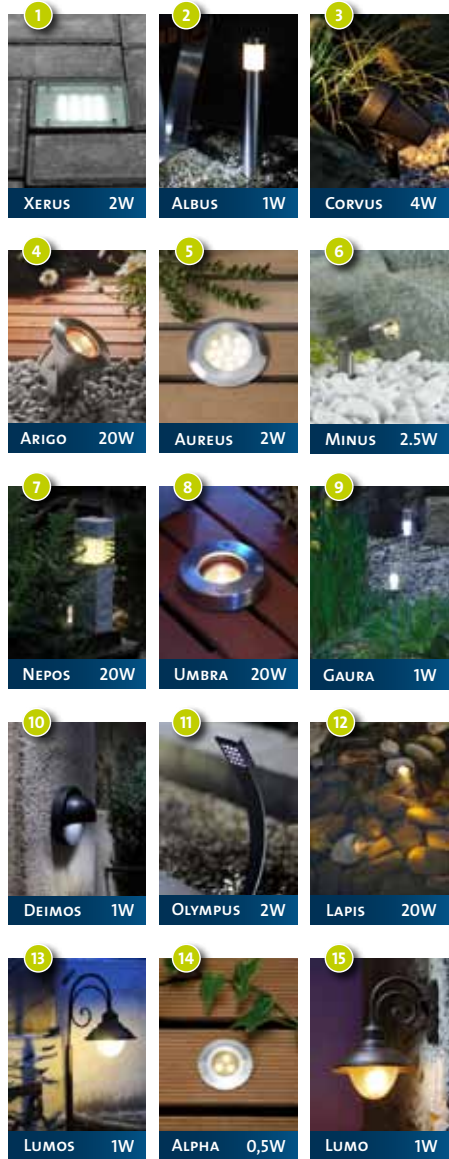

LIGHTING PLAN

LIGHTING CHOICE

2

TRANSFORMER CHOICE

Garden Lights

STANDARD LIGHTSOURCE

2	2 x 1	Watt	2
3	2 x 4	Watt	8
4	1 x 20	Watt	20
5	2 x 2	Watt	4
6	1 x 2,5	Watt	2,5
7	3 x 20	Watt	60
8	1 x 20	Watt	20
9	2 x 1	Watt	2
10	1 x 1	Watt	1
11	2 x 2	Watt	4
12	1 x 20	Watt	20
13	2 x 1	Watt	2
14	5 x 0,5	Watt	2,5