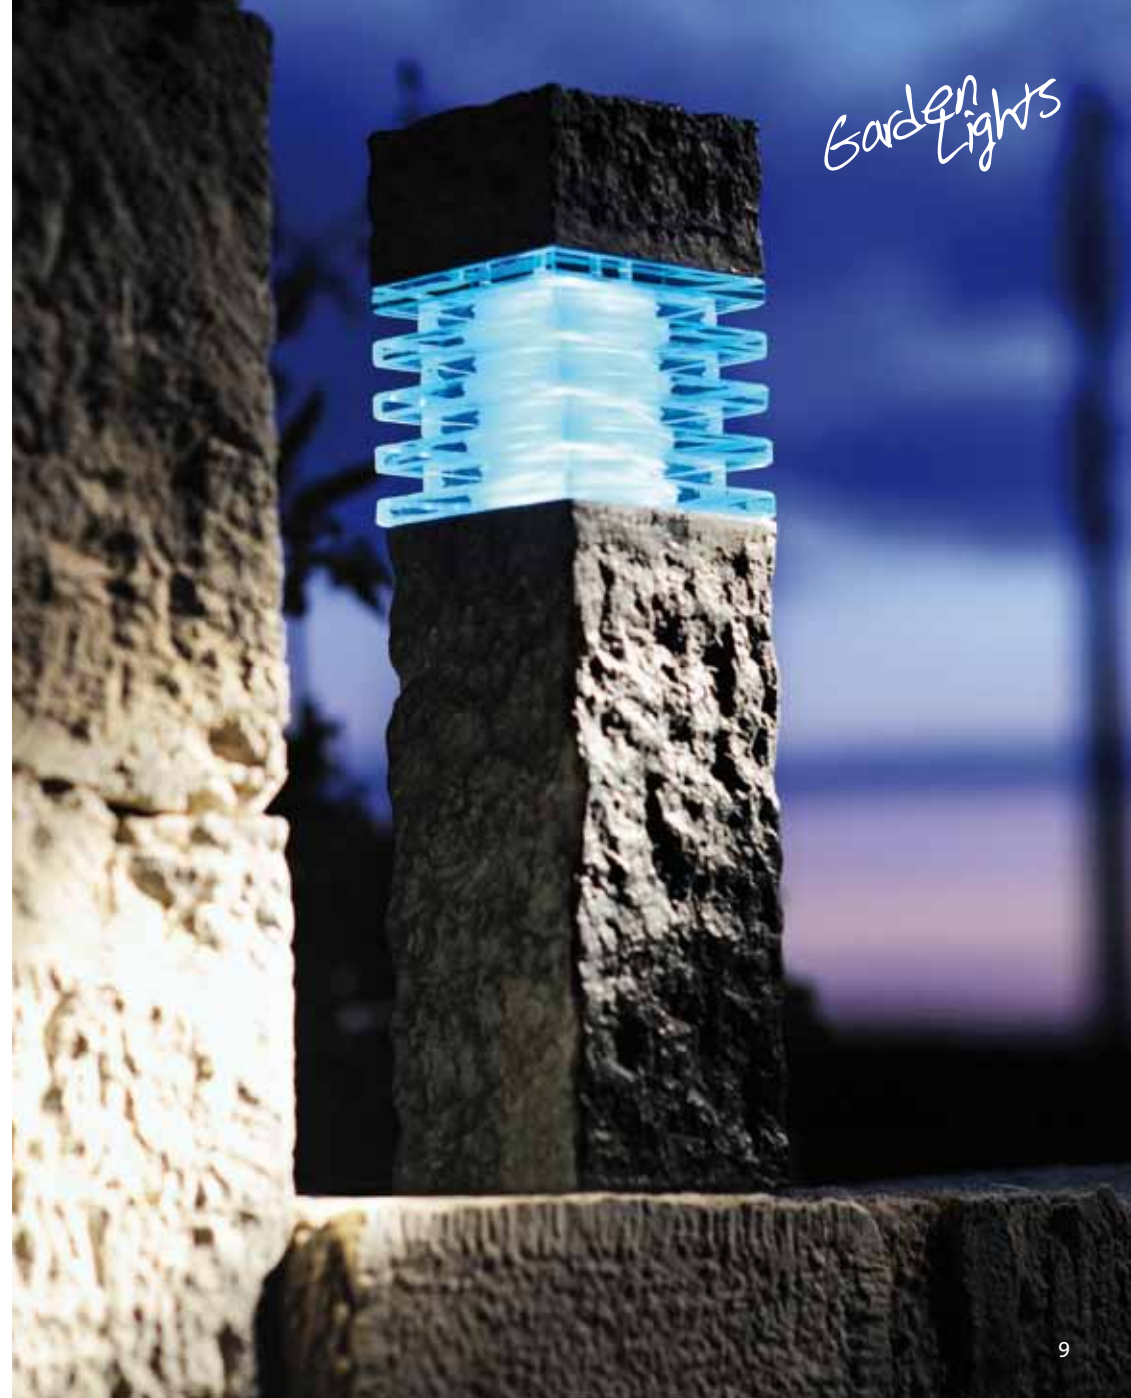

The product range contains a number of different transformers, main cables, extension cables and cable connectors.

PLUG AND PLAY

Means simple to install and easy to illuminate. The Garden Lights product range offers you a series of lighting products that can be easily and safely installed by everybody and without an electrician. Each lamp is supplied with 2 metres cable with a watertight screw connector, which fits the connectors to the low voltage main cable. (our wall lamps are supplied with 3 metres of cable). It won't get any easier! All cables and transformers are supplied with these easy to use, watertight screw connectors.