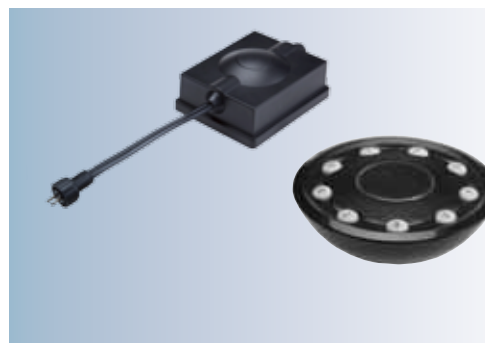

12V remote control + outdoor receiver

- 6148011 (12V remote + receiver, max 150W)
- 6149011 (12V receiver, max 150W)
- Suitable for 12V AC-DC applications (universal)
- Unlimited amount of 12V applications can be connected to one receiver (up to max.150W)
- Control 9 groups of receivers separately with one remote control
- Range approx. 40 metres (in open area)
- Receiver suitable for outdoor use (IP44)