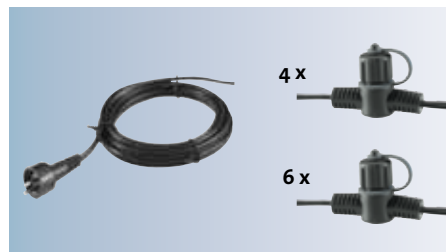

Low voltage maincables

- 6007011 10 meter with 4 connectors (SPT-1W, Max. 120W) to combine with 22W en 60W transformers
- 6008011 15 meter with 6 connectors (SPT-3, Max 150W) to combine with 150W transformer