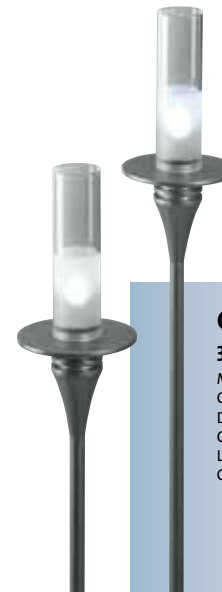

Gaura
3022052

1 2 4 5

Material: Aluminum with glass
Colour: Silver
Dimension: 625/850 x 75 mm (HxW)
Cable: 2 meter SPT-1W with plug
Light source: LED white 12V 1W G4
6044101 (LED)
6045101 (LED)
6034101 (Halogen, max. 5W)

Tria
3025052

1 4 5

Material: Aluminum with plastic
Colour: Silver
Dimension: 320/380 x 20 mm (HxW)
Cable: 2 meter SPT-1W with plug
Light source: LED white 12V 1W G4
Optional: 6044101 (LED)

- 1 These models have an exchangeable LED
- 2 These models are fitted with a LED which can be replaced by a halogen lamp
- 3 These models are fitted with a halogen lamp which can be replaced by an energy saving LED

- 4 Mounting base, ground spike and mounting material included
- 5 Optional light sources can be ordered as accessory

Mentioned heights are without ground spike and mounting base. All fixtures are suited for outdoor use.