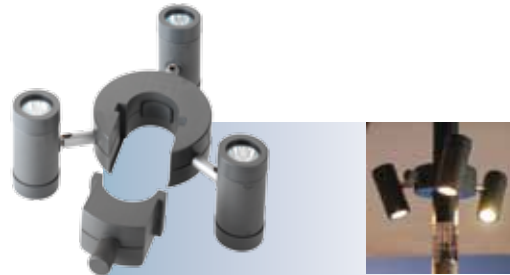

Larix
2513061

4

Material: Plastic
Colour: Anthracite
Dimension: 315 x 100 mm (HxW)
Cable: 2 meter SPT-1W with plug
Light source: Wedge bulb 12V 10W T15

Laurus
2514061

4

Material: Plastic
Colour: Anthracite
Dimension: 365 x 120 mm (HxW)
Cable: 2 meter SPT-1W with plug
Light source: Wedge bulb 12V 10W T15

Lumos
3071071

1 2 4 5

Material: Aluminum with plastic
Colour: Rust brown
Dimension: 580 x 230 mm (HxW)
Cable: 2 meter SPT-1W with plug
Light source: LED cylinder 12x warm white 12V
1W GU5.3
Optional: 6071101 (LED)
6016101 (Halogen, max. 20W)

Lumo
3093071

1 2 4 5

Material: Aluminum with plastic
Colour: Rust brown
Dimension: 200 x 170 mm (HxW)
Cable: 3 meter SPT-1W with plug
Light source: LED cylinder 12x warm white 12V
1W GU5.3
Optional: 6071101 (LED)
6016101 (Halogen, max. 20W)

Linum
2519061

1 4 5

Material: Plastic
Colour: Anthracite
Dimension: 160 x 60 mm (HxW)
Cable: 2 meter SPT-1W with plug
Light source: LED unit 12x warm white 12V 2W
Optional: 1067101 (LED)

Sirculus
2509061

Material: Plastic
Colour: Anthracite
Dimension: 100 x 250 mm (HxW)
Cable: 10 meter with plug
Light source: Halogen MR11 12V 10W G4
Transformer: 12V 30W outdoor transformer

Suitable for pole thicknesses ϕ 28-50 mm

Not available in the UK

Locos
3072071

1 2 4 5

Material: Aluminum with glass
Colour: Rust brown
Dimension: 530 x 120 mm (HxW)
Cable: 2 meter SPT-1W with plug
Light source: LED cylinder 12x warm white 12V
1W GU5.3
Optional: 6071101 (LED)
6016101 (Halogen, max. 20W)

Callisto
3094071

1 2 4 5

Material: Aluminum with glass
Colour: Rust brown
Dimension: 240 x 170 mm (HxW)
Cable: 3 meter SPT-1W with plug
Light source: LED cylinder 12x warm white 12V
1W GU5.3
Optional: 6071101 (LED)
6016101 (Halogen, max. 20W)