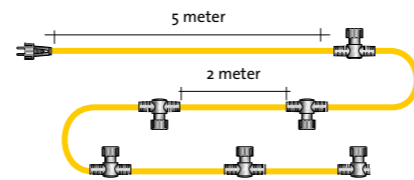

3

CABLE CHOICE

15 meter SPT-3 main cable 6 connections max 150W