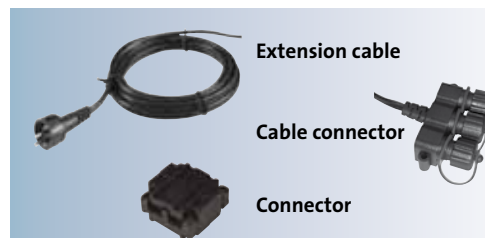

- 6005011 (6 meter SPT-1W, Max 120W)
- 6056011 (10 meter SPT-3, Max 150W) (5 meter extension cable for Linea)
- 6006011 (15cm SPT-2W with 3 connectors, max 150W) (Cable connector with 5 connections for Linea)